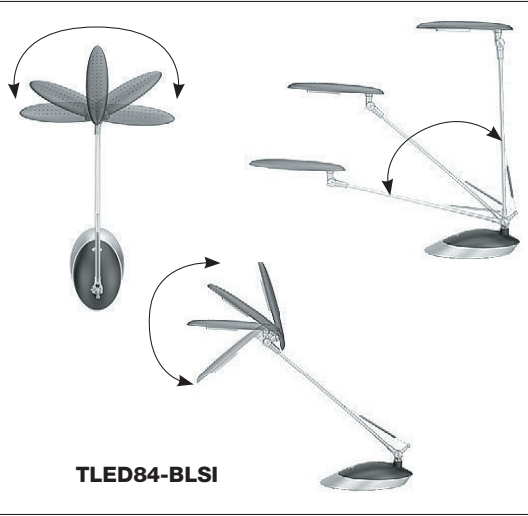

Dimmable LED Desk Lamps

- Touch switch dimmable – 3 light levels
- Integral 6Watt LED lamp similar to 50Watt Halogen light effect
- Complete with heavy base and plug-in extra low voltage power supply

TLED84-BLSI

LED DESK LAMPS

TLED84-BLSI

TLED85-WHSI

INTEGRAL LED

- 80 lm/W • 480 total lm • Dimmable
- 6Watts • 5,700K • CRI>80 • 65° Beam

TLED84-BLSI

- Maximum height 540mmH
- Lamp base 220mmL x 130mmW
- Lamp head is tiltable up and down and side to side.
- Lamp stem moves through 90°

INTEGRAL LED

- 80 lm/W • 480 total lm • Dimmable
- 6Watts • 5,700K • CRI>80 • 65° Beam

TLED85-WHSI

- Maximum height 600mmH
- Lamp base 210mmL x 170mmW
- Lamp head is tiltable up and down
- Lamp stem moves through 90°