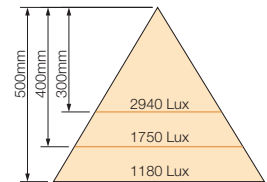

LED DESK LAMPS

TLED84-BLSI

TLED85-WHSI

INTEGRAL LED

- 80 lm/W • 480 total lm • Dimmable
- 6Watts • 5,700K • CRI>80 • 65° Beam

TLED84-BLSI

- Maximum height 540mmH
- Lamp base 220mmL x 130mmW
- Lamp head is tiltable up and down and side to side.
- Lamp stem moves through 90°

INTEGRAL LED

- 80 lm/W • 480 total lm • Dimmable
- 6Watts • 5,700K • CRI>80 • 65° Beam

TLED85-WHSI

- Maximum height 600mmH
- Lamp base 210mmL x 170mmW
- Lamp head is tiltable up and down
- Lamp stem moves through 90°