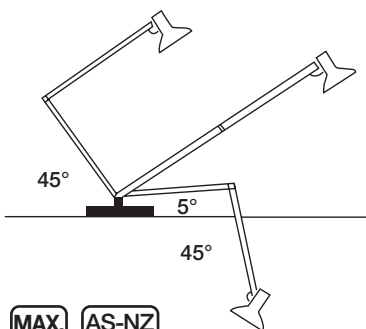

MAX.
100W

AS-NZ
Approved

LSB

Large size Equipoise, 1065mm reach.

Comes complete with G clamp base.

Maximum clamping width 58mm.

Extra Base Options:

LSM - 1, 3, 4, 5, 7, 8, 9, 11, 12, 14, 15, 16.

Medium size Equipoise, 800mm reach.

Comes complete with heavy table base.

Extra Base Options:

LSM - 1, 2, 3, 4, 5, 8, 9, 11, 12, 14

STANDARD

NEW Silver Colour

LSC-SI

LSC-BL