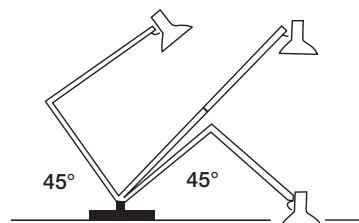

MAX.
100W

AS-NZ
Approved

LSB

Large size Equipoise, 1065mm reach.

Comes complete with G clamp base.

Maximum clamping width 58mm.

Extra Base Options:

LSM - 1, 3, 4, 5, 7, 8, 9, 11, 12, 14, 15, 16.

Medium size Equipoise, 800mm reach.

Comes complete with heavy table base.

Extra Base Options:

LSM - 1, 2, 3, 4, 5, 8, 9, 11, 12, 14

STANDARD

NEW Silver Colour

LSC-SI

LSC-BL

LSC-WH

MAX.
75W

AS-NZ
Approved

LSC

Small size Equipoise 600mm reach,

Supplied complete with heavy table base.

Extra Base Options:

1, 2, 3, 4, 5, 8, 9